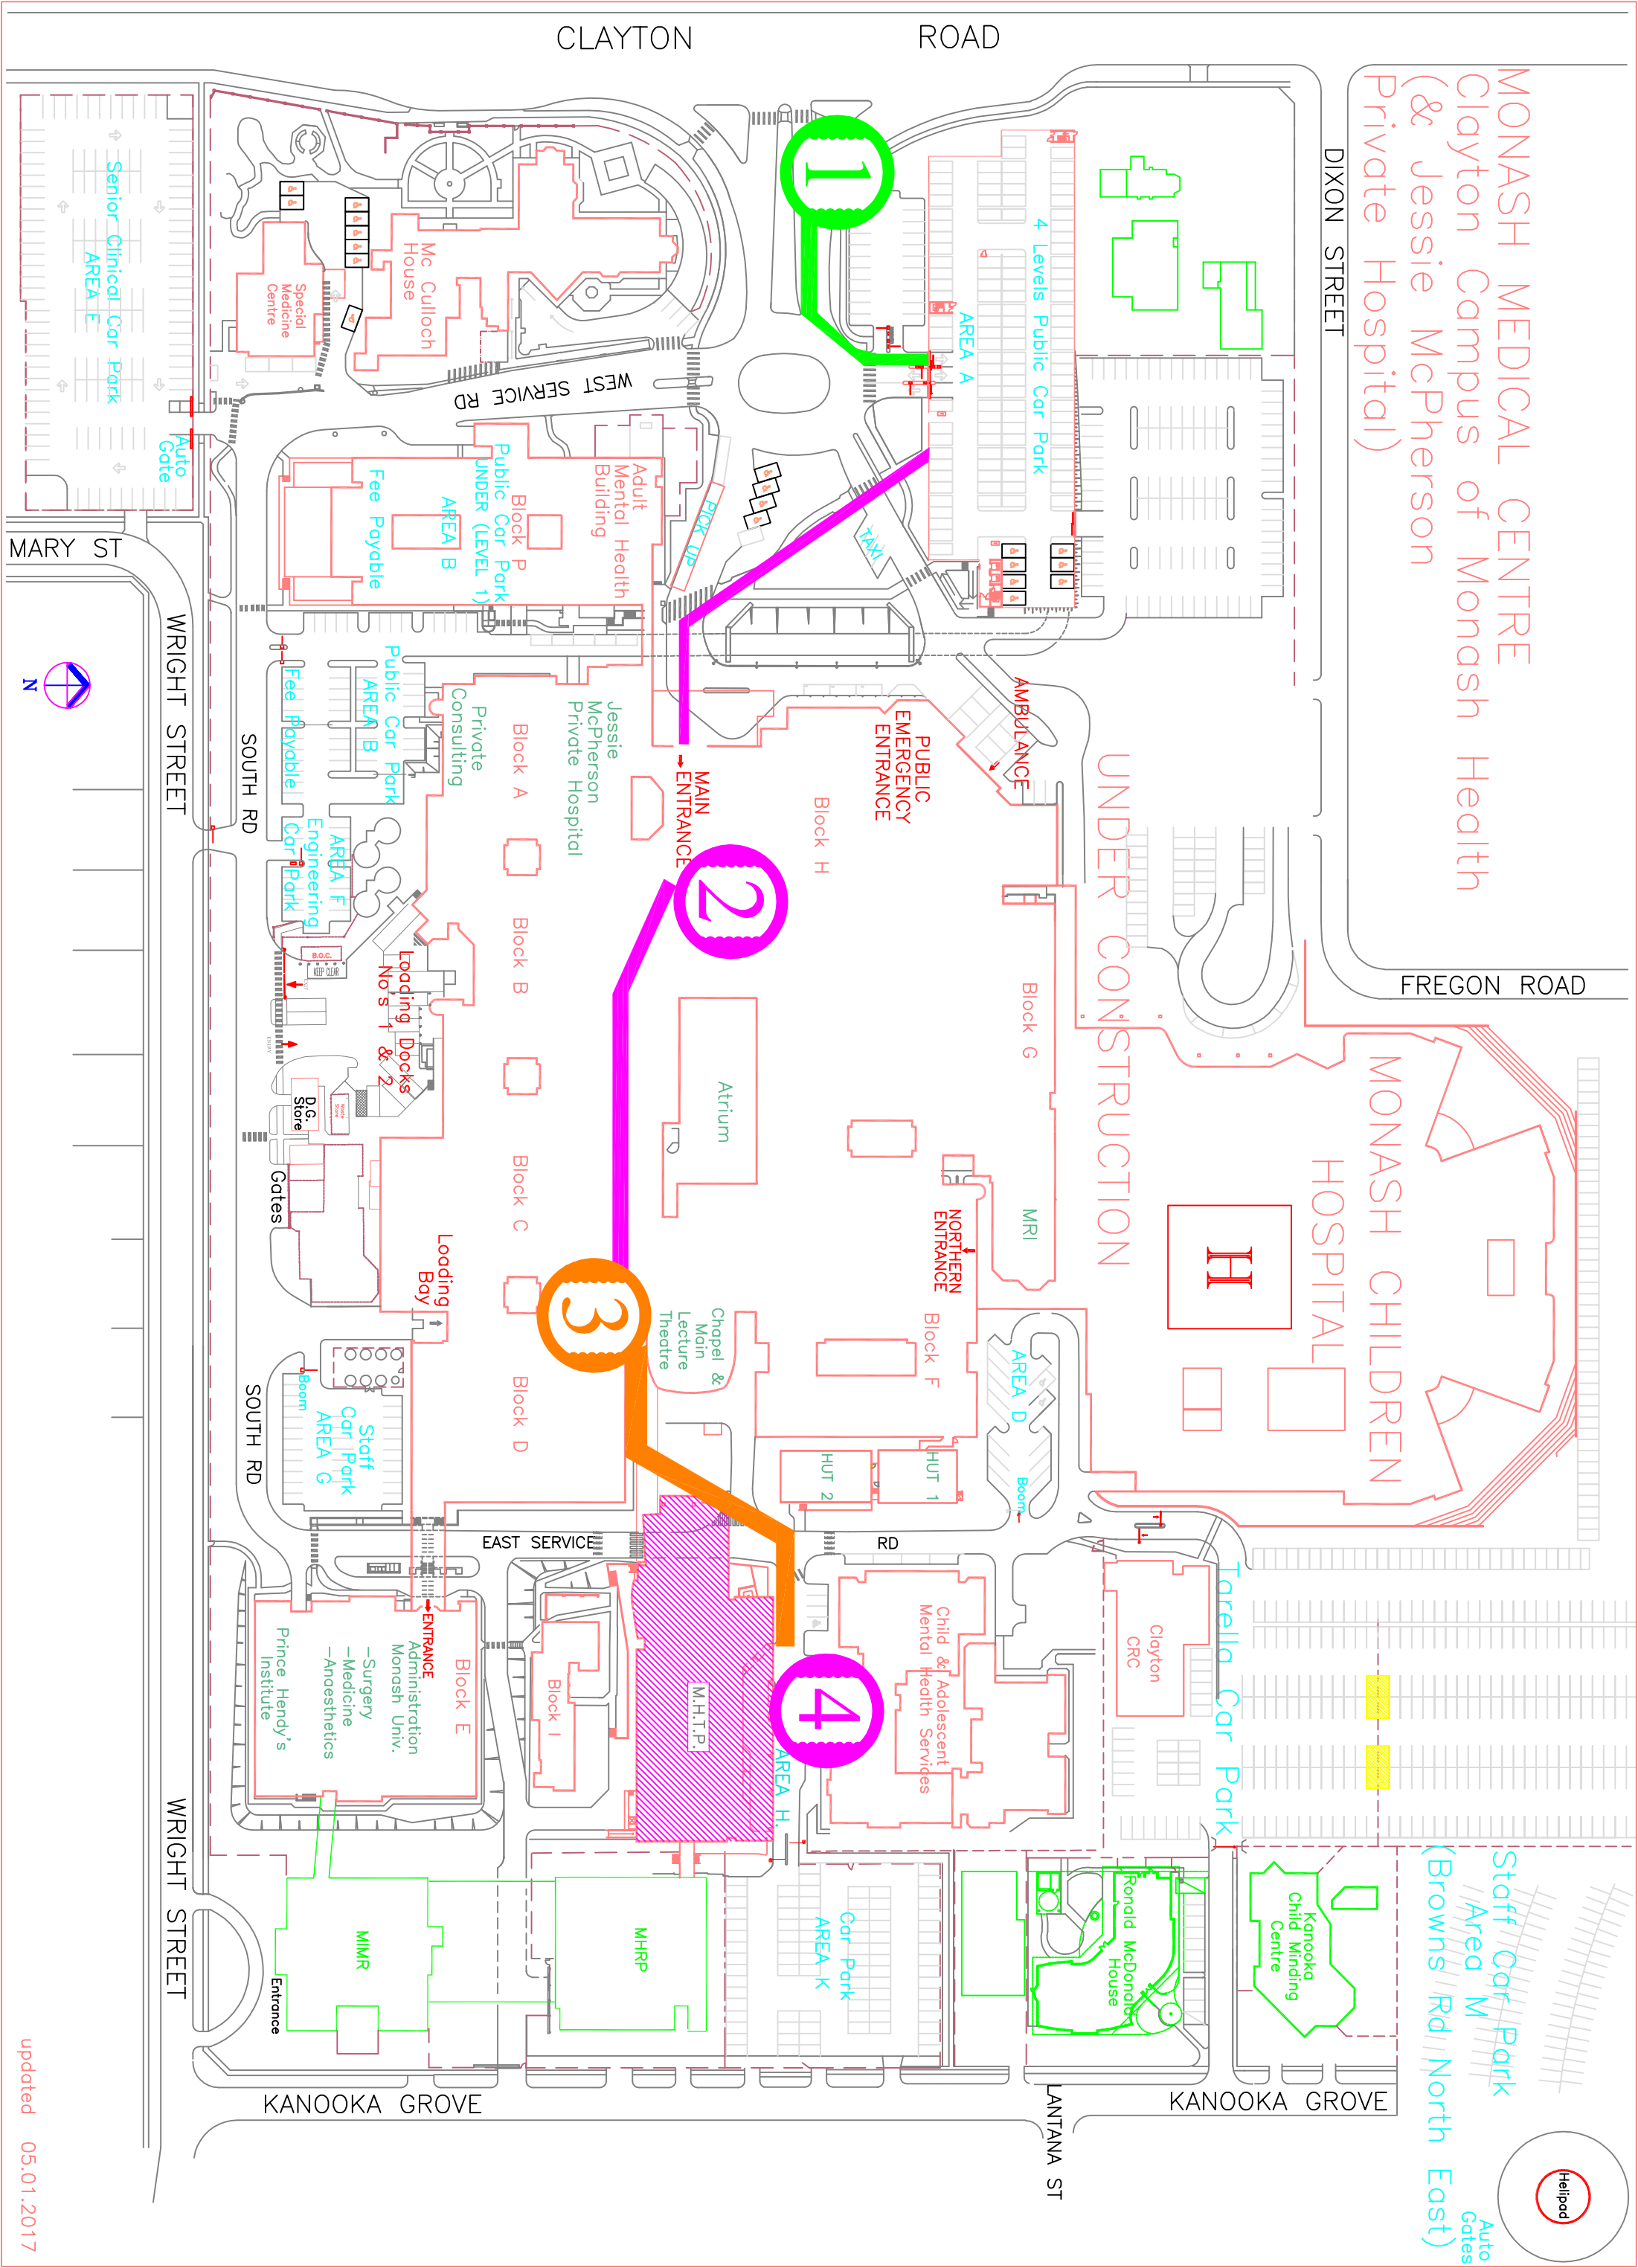

MONASH MEDICAL CENTRE  
 Clayton Campus of Monash Health  
 (& Jessie McPherson  
 Private Hospital)

Staff Car Park  
 Area M  
 (Browns Rd North East)